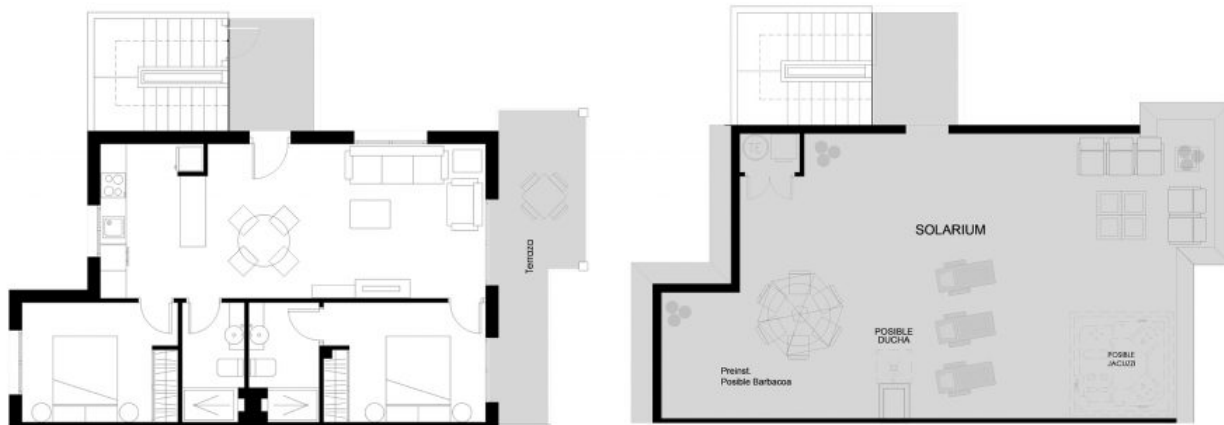

ELIA PENTHOUSE

1ST FLOOR

2 BEDROOMS / 2 BATHROOMS

TOTAL SURFACE	84 M2
PROPERTY SURFACE	78 M2
SOLARIUM	65 M2
COVERED TERRACE	6 M2
STORAGE	
PRIVATE PARKING	
COMMUNAL POOL	

BESKRIVNING

KARAKTERISTIKA

Total yta	84 m²	Rum	2
Vardagsrum	78 m²	Badrum	2
Terrasserad yta	6 m²	Terrasser	1
Förvaringsutrymme yta	m²	Lagerrum	1
Trädgårdsområde	m²	Kök	1
Solarium yta	65 m²	Privat garage	√
Tomtområde	m²	Gemensam pool	√
		Hiss	X
Energiklassificering	B		

www.euromarina.com

Urbanización Doña Pepa · Avda. Antonio Quesada, nº59 · 03170 Rojales (Alicante - España)

Dessa priser är utan skatter / Alla fastigheter är exempel på tillgänglighet och startpriser. Priser och datum är korrekta vid tidpunkten för utskrift men kan komma att ändras. Konstnärliga bilder utan avtalsenlig natur. Priset på extra måste läggas till husets pris.