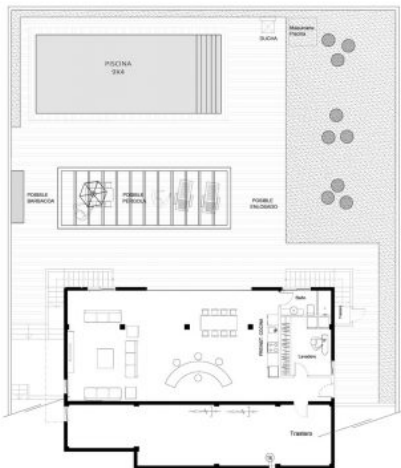

VILLA DELICES 64

3 BEDROOMS / 2 BATHROOMS	
TOTAL SURFACE	314 M2
PROPERTY SURFACE	132.9 M2
COVERED TERRACE	15.4 M2
UNCOVERED TERRACE	8.2 M2
BASEMENT	157.6 M2
SOLARIUM	60 M2
PLOT	682 M2

DELICES

www.euromarina.com

Urbanización Doña Pepa · Avda. Antonio Quesada, nº59 · 03170 Rojales (Alicante - España)